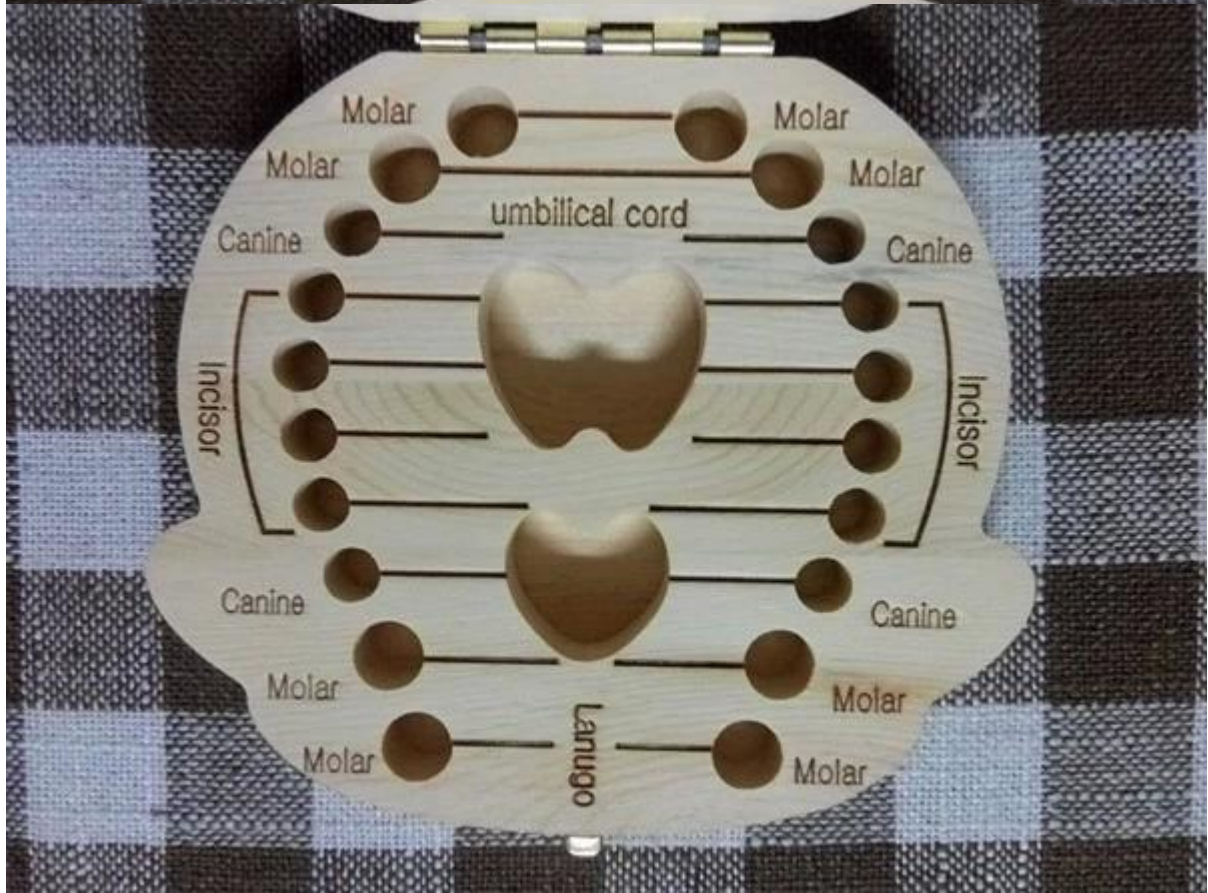

_____ Profile 

Name: _____ Birth Date: _____
 Constellation: _____ Birth Weight: _____
 Blood type: _____ Birth Height: _____

Best Wishes For The Baby _____

Heze Fortune International Co.,Ltd.

Nicole Hou

Cell/Whatsapp:0086 18366003934