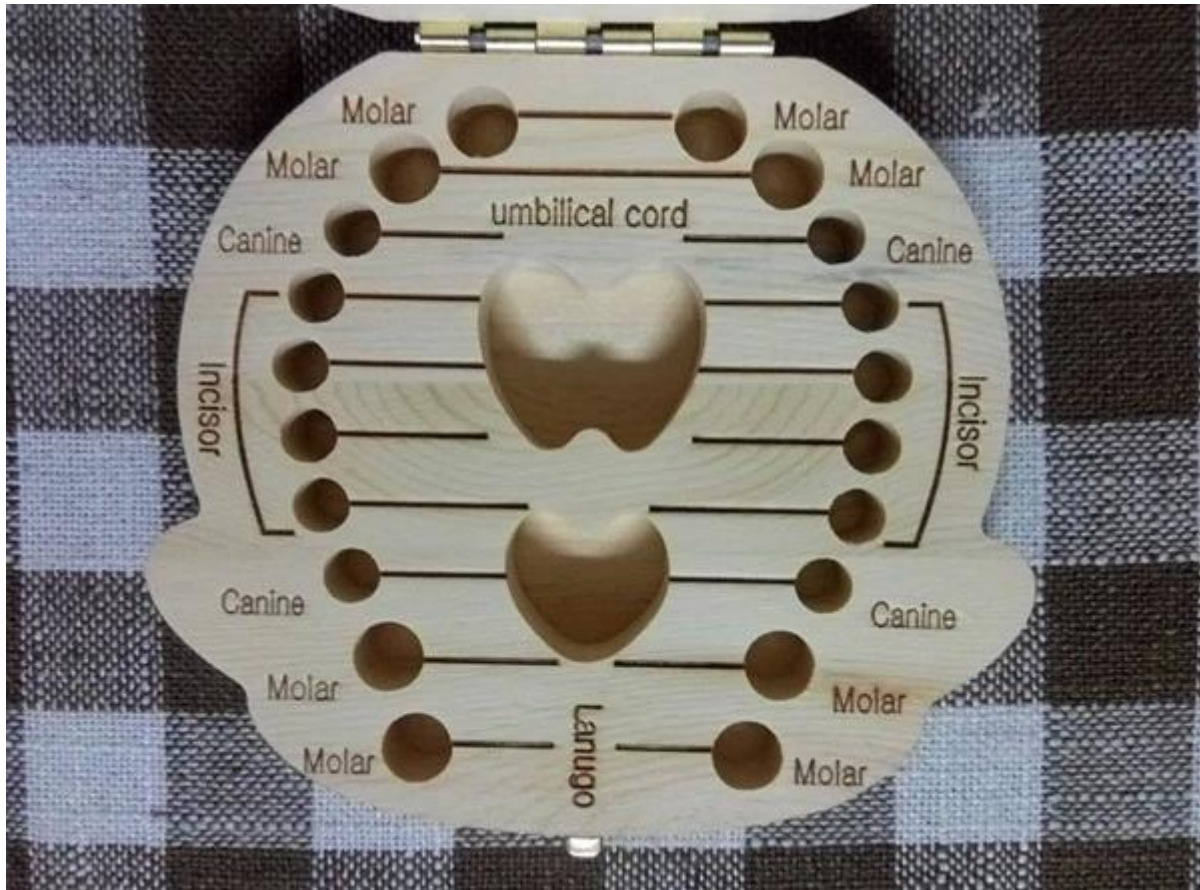

Blood type: _____

Birth Height: _____

Best Wishes For The Baby _____

Heze Fortune International Co.,Ltd.

Nicole Hou

Cell/Whatsapp:0086 18366003934

Email:nicole@fortunewoods.com

scan it