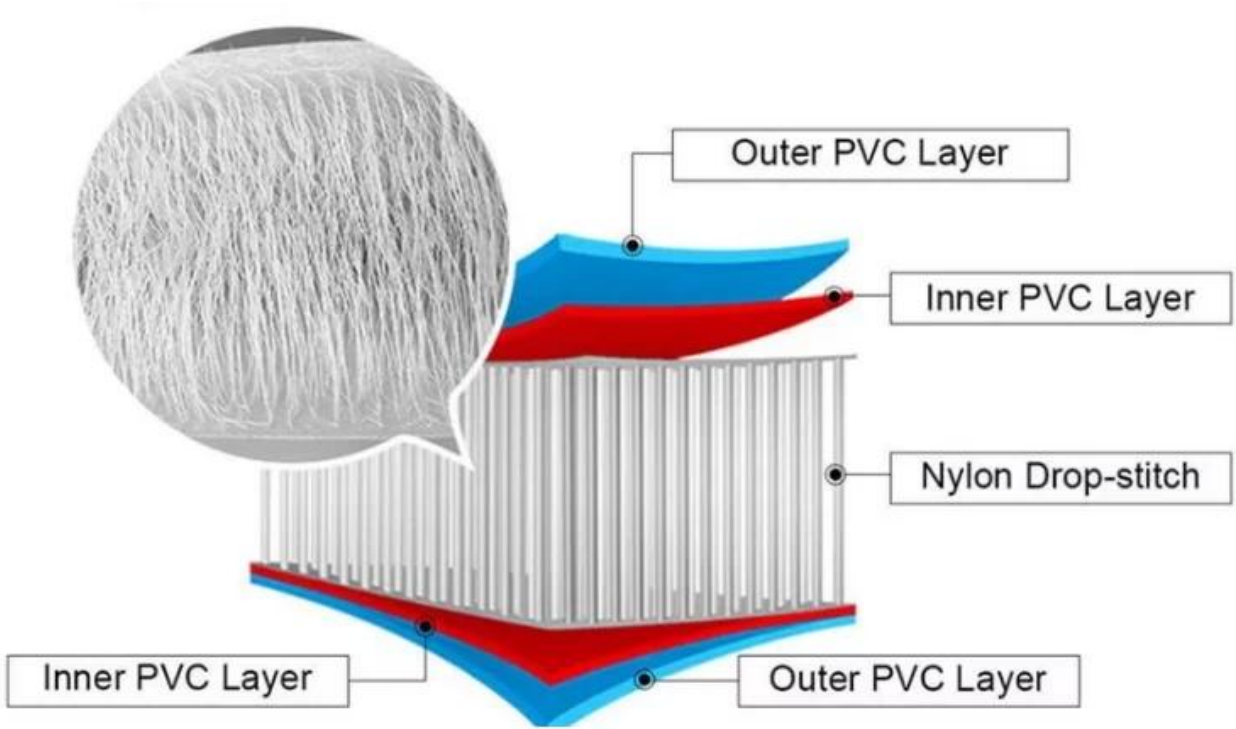

Inflaming Retarding

Anti-UV

Scraping Resistance

Crush Resistance

Anti-Aging

Product Details	Length	Width	Thickness	Weight	Max capacity
	11'	33"	6"	18.9 LBS	330 LBS